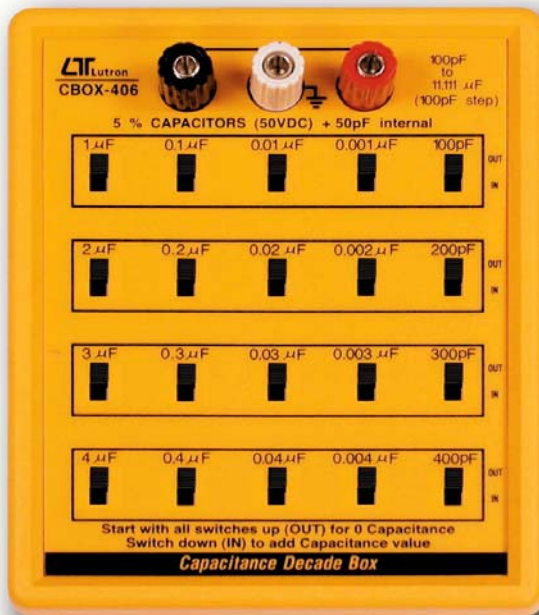

CAPACITANCE DECADE BOX

Model : CBOX-406

ISO-9001, CE, IEC1010

FEATURES

- * Pocket size, offering accurate, reliable performance.
- * 100 pF to 11,111 uF, wide range and high resolution (100 pF per step), practical and versatile tools.
- * With five decades of capacitance.
- * Slide switches that allow the user to simply add or subtract for desired value.
- * Terminals with multi way binding posts, one to switch shield case.
- * ABS plastic housing case, rugged components.
- * Applications :
 - Troubleshooting, maintenance
 - Education & Vocational training
 - Production line testing
 - Radio and TV services
 - Working standards
 - Research design & develop
 - Physics laboratory work